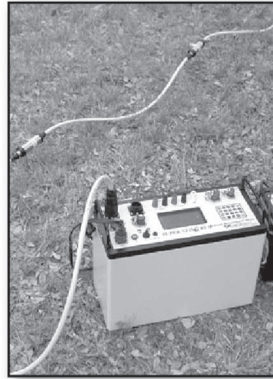

GEOPHYSICAL INSTRUMENT RENTAL

*Specializing in Resistivity and
IP Imaging Equipment*

SAGA Geophysics, Inc.

www.agiusa.com

2121 Geoscience Drive • Austin, Texas 78726

512.258.7599 • FAX 512.258.9958

email: saga@agiusa.com