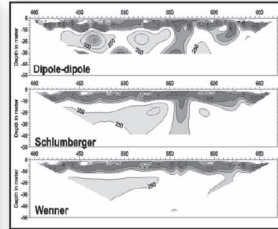

GEOPHYSICAL INSTRUMENT RENTAL

*Specializing in Resistivity and
IP Imaging Equipment*

SAGA Geophysics, Inc.

www.agiusa.com

2121 Geoscience Drive • Austin, Texas 78726

512.258.7599 • FAX 512.258.9958

email: saga@agiusa.com