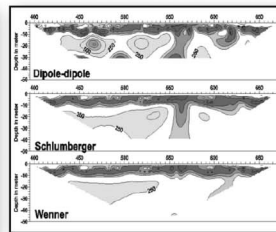

GEOPHYSICAL INSTRUMENT RENTAL

Specializing in Resistivity and IP Imaging Equipment

SAGA Geophysics, Inc.

www.agiusa.com

2121 Geoscience Drive • Austin, Texas 78726
512.258.7599 • FAX 512.258.9958
email: saga@agiusa.com