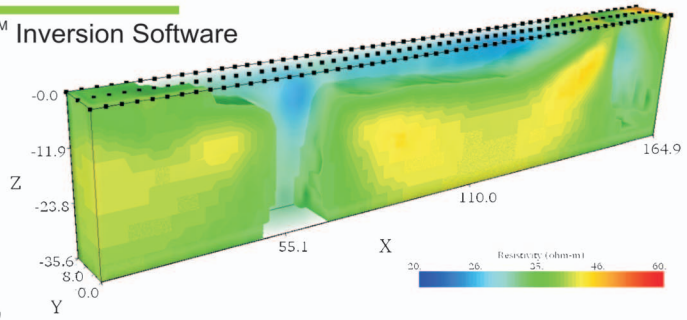

Our products: SuperSting™ and MiniSting™ resistivity instruments, EarthImager™ 1D, 2D, 3D and 4D inversion modeling software.

EUROPEAN OFFICE:

Advanced Geosciences Europe, S.L.
 Calle del Siroco 32,
 28042 Madrid, Spain
 Teléfono: +34 913 056 477
 Fax: +34 911 311 783
 Email: age@agiusa.com
 Web: www.agiusa.com